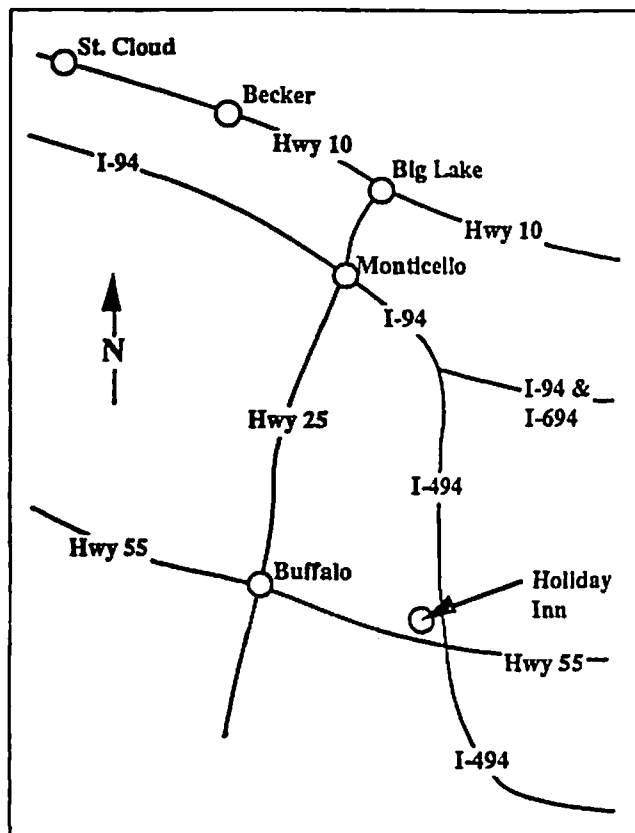

Minnesota MG Group

July Newsletter

Annual MMGG Drive to St. Cloud Sunday, July 21

Doug and Mary Madson will once again host the MMGG event that always gets all of the "favorite program" votes — the Annual Drive to St. Cloud!

The itinerary is as follows:

9:00 am or so: Meet at the Holiday Inn Plymouth, intersection of I-494 and Hwy 55 (the hotel is on Fernbrook, the frontage road). This is our usual starting place but this year there is an additional treat. The MG T Register is conducting their Regional Gathering of the Faithful at this location. Interesting MGs from all over the country will be present for you to gawk at. If you arrive a little early, there will be plenty of time to look around before the MMGG leaves for St. Cloud.

10:30 am: At about this time Doug Madson will lead the MMGG on a tour to St. Cloud. Our first destination will be Big Lake, Minnesota where we will stop for about 30 minutes at the home of Mike Mitchell. From there, it is on to St. Cloud.

Noonish: Arrive at the Madson home.

1:00 pm: Lunch. Sloppy Joe feast provided by Doug and Mary. Rumor has it that there might be pie for dessert!

Program: In addition to the drive and the chance to check out the MG T car show, there will be a tech session, a parts identification quiz and a relay race.

If you are not able to drive with the group from the Holiday Inn, a map is included so that you can make your own way to St. Cloud.