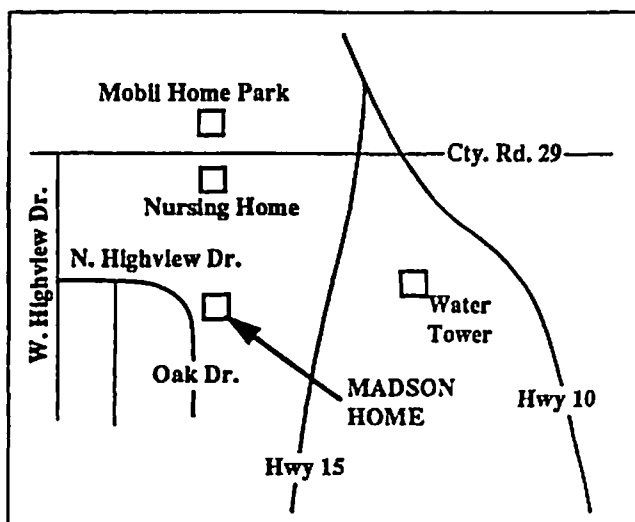

Minnesota MG Group

July Newsletter

Annual MMGG Drive to St. Cloud Sunday, July 21

Doug and Mary Madson will once again host the MMGG event that always gets all of the "favorite program" votes — the Annual Drive to St. Cloud!

The itinerary is as follows:

9:00 am or so: Meet at the Holiday Inn Plymouth, intersection of I-494 and Hwy 55 (the hotel is on Fernbrook, the frontage road). This is our usual starting place but this year there is an additional treat. The MG T Register is conducting their Regional Gathering of the Faithful at this location. Interesting MGs from all over the country will be present for you to gawk at. If you arrive a little early, there will be plenty of time to look around before the MMGG leaves for St. Cloud.

10:30 am: At about this time Doug Madson will lead the MMGG on a tour to St. Cloud. Our first destination will be Big Lake, Minnesota where we will stop for about 30 minutes at the home of Mike Mitchell. From there, it is on to St. Cloud.

Noonish: Arrive at the Madson home.

1:00 pm: Lunch. Sloppy Joe feast provided by Doug and Mary. Rumor has it that there might be pie for dessert!

Program: In addition to the drive and the chance to check out the MG T car show, there will be a tech session, a parts identification quiz and a relay race.

If you are not able to drive with the group from the Holiday Inn, a map is included so that you can make your own way to St. Cloud.